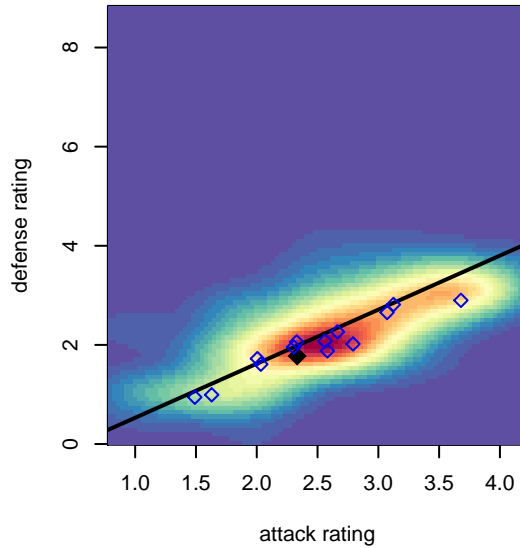

Whatcom Rangers White B01

Whatcom FC Rangers
 Bellingham, WA
 B01 total strength=1392
 attack=10.3 defense=5.9
 fall league = RCL B01 Div 4

alt names used:
 WFC Rangers B01 White
 Whatcom FC Rangers – B01 White
 WHATCOM FC RANGERS B01 WHITE (WA)

Venues played:
 2017 Skagit Firecracker Div. 2 U17
 2017 Crossfire Select U18 Gold
 2017 Bigfoot Silver U17
 2017 RCL B01 Div 4

Whatcom Rangers White B01
 Dots are actual minus expected GF (blue circles) and GA (red triangles).
 Blue line is smoothed change in attack strength. Red is smoothed change in defense strength.

**attack and defense variance (black dot)
relative to other teams
and top 10 in region**

**attack and defense rating
relative to others at age
and all opponents in last 13 months**

Performance relative to 13 month average